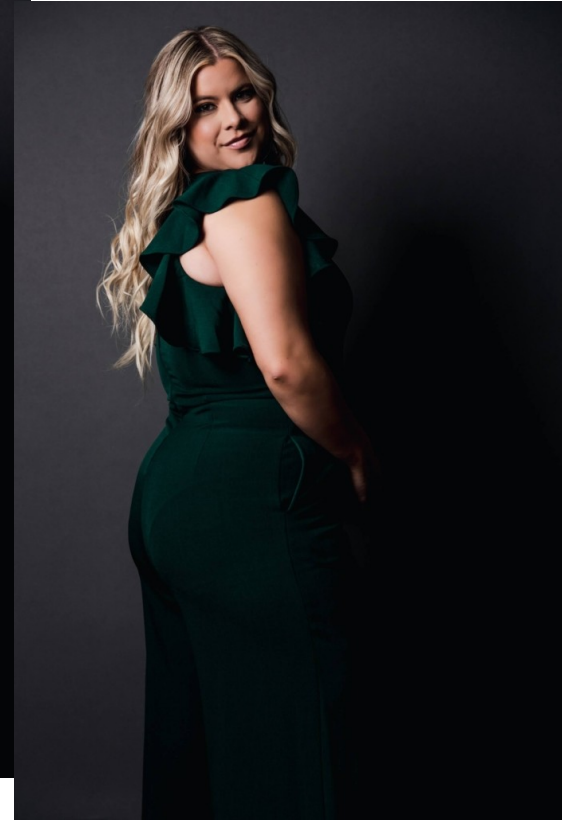

ENSLEY

Height: 5'9" | Size: 1x/16 | Hair: Blonde | Eyes: Brown | Bust: 45" | Bra: 40C | Waist: 37" | Hips: 48" | Shoe: 9 | Status: Non Union

Rage
MODELS[®]

Real Models for Real Clothes for Real People [®]