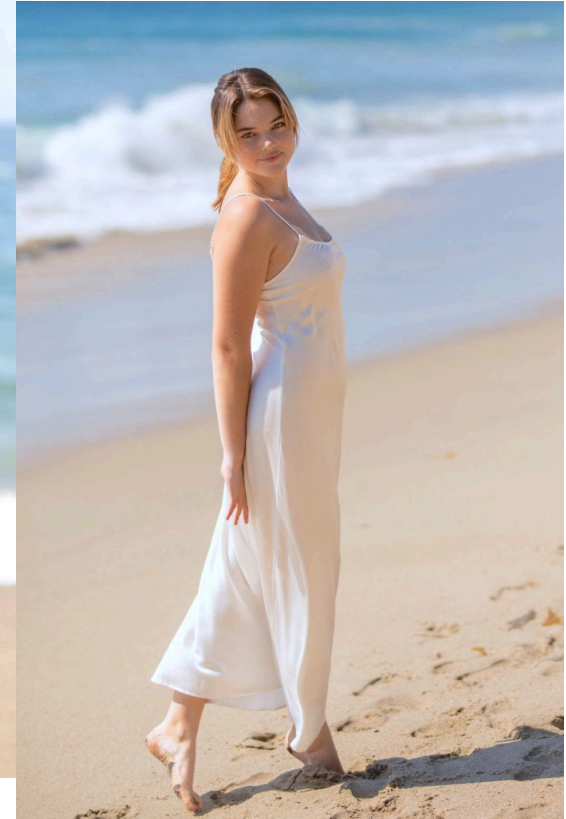

# Haley L.

Height: 5'8" | Size: 4/6 | Denim: 27 | Hair: Blonde | Eyes: Green | Bust: 35" | Bra: 34B | Waist: 27" | Hips: 37" | Shoe: 9 | Status: Non Union

**Rage**  
MODELS<sup>®</sup>

*Real Models for Real Clothes for Real People* <sup>®</sup>