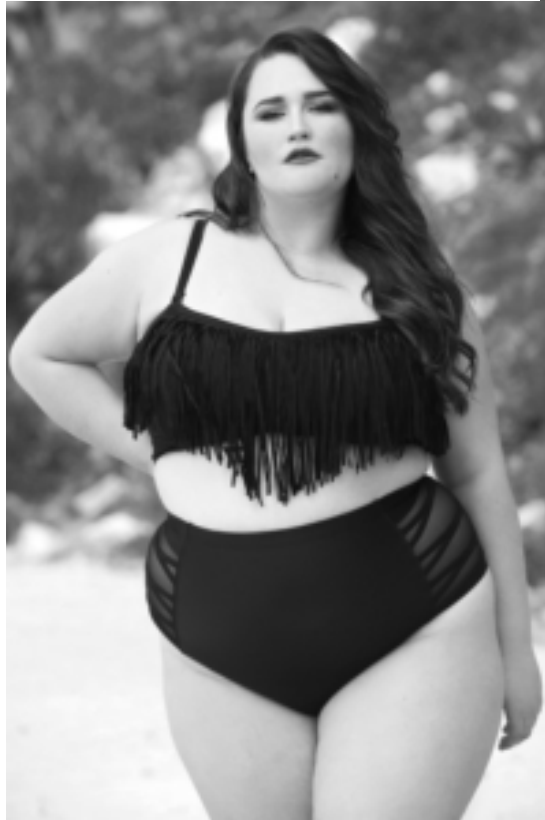

## Brianna B.

Height: 5'8" | Size: 18/20 | Hair: Brown | Eyes: Hazel | Bust: 49" | Waist: 40" | Hips: 52" | Shoe: 8.5 | Status: Non Union

**Rage**  
MODELS®

*Real Models for Real Clothes for Real People*®