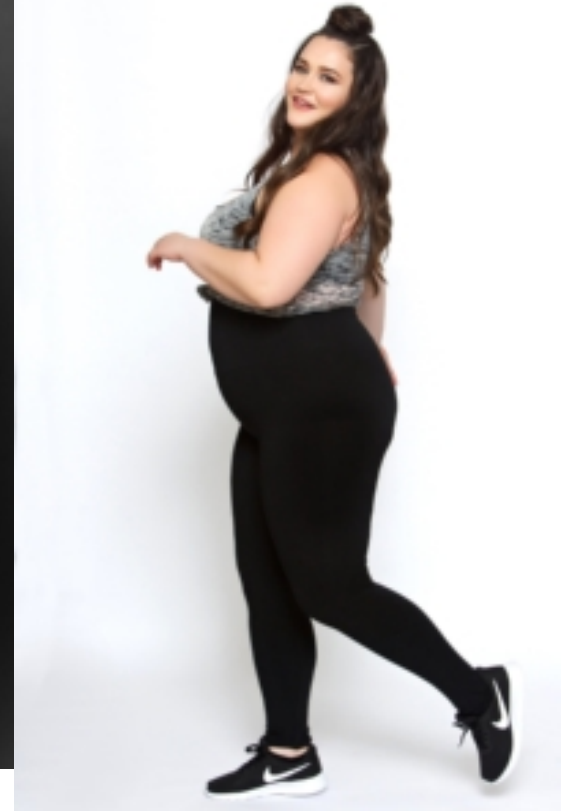

## Brianna B.

Height: 5'8" | Size: 18/20 | Hair: Brown | Eyes: Hazel | Bust: 49" | Waist: 40" | Hips: 52" | Shoe: 8.5 | Status: Non Union

**Rage**  
MODELS®

*Real Models for Real Clothes for Real People*®