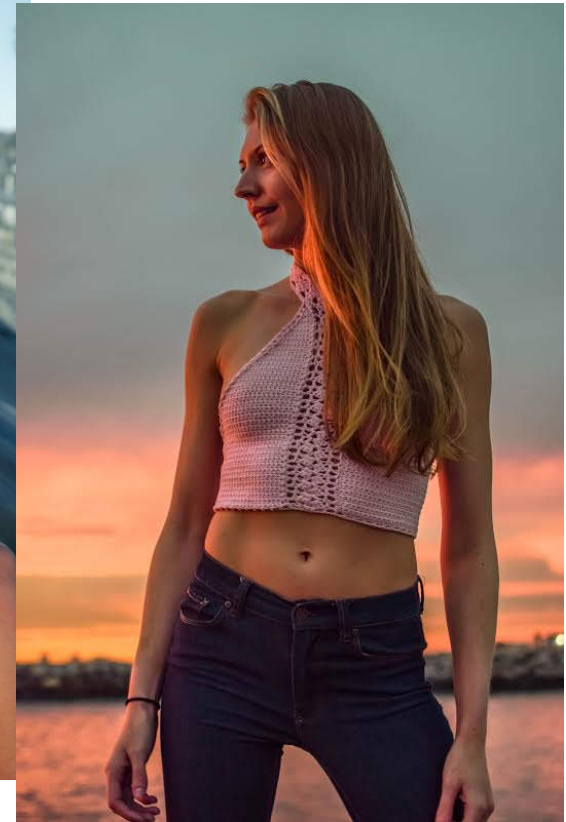

Monica S.

Height: 5'8" | Size: 0/2 | Denim: 25/26 | Hair: Blonde | Eyes: Green | Bust: 33" | Bra: 32B | Waist: 26" | Hips: 36" | Shoe: 8 | Status: Non Union

Rage
MODELS[®]

Real Models for Real Clothes for Real People [®]