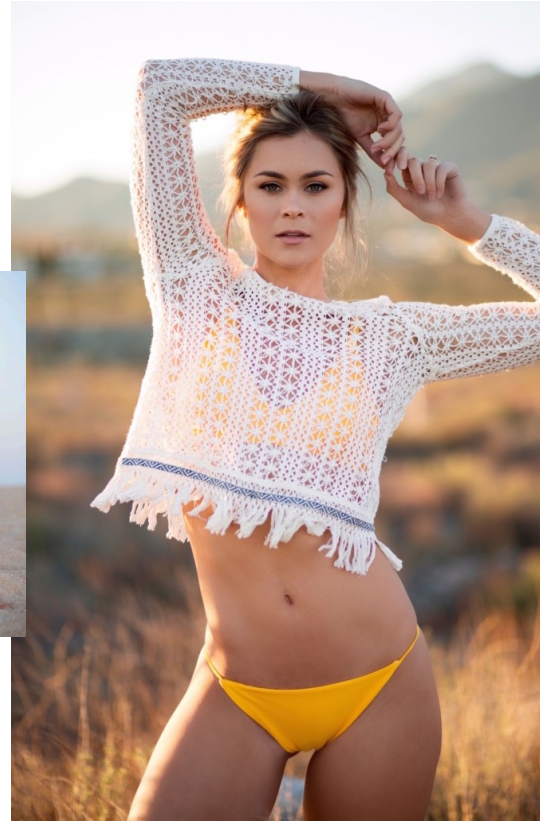

Taylor C.

Height: 5'10" | Size: 6 | Denim: 27/28 | Hair: Blonde | Eyes: Hazel | Bust: 35" | Bra: 34B | Waist: 27" | Hips: 38" | Shoe: 10 | Status: Non Union

Rage
MODELS[®]

Real Models for Real Clothes for Real People[®]