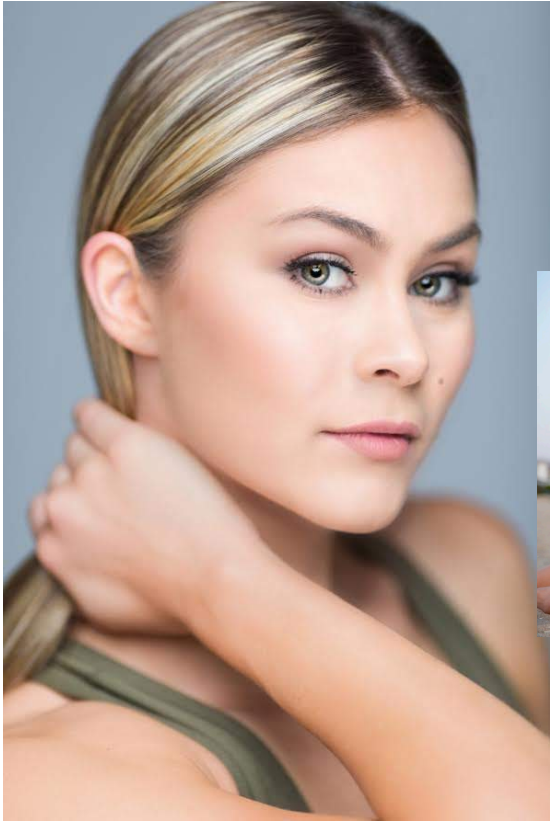

Taylor C.

Height: 5'10" | Size: 6 | Denim: 27/28 | Hair: Blonde | Eyes: Hazel | Bust: 35" | Bra: 34B | Waist: 27" | Hips: 38" | Shoe: 10 | Status: Non Union

Rage
MODELS[®]

Real Models for Real Clothes for Real People[®]